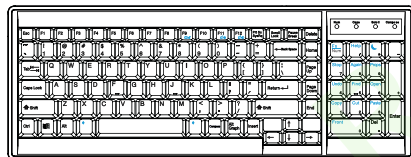

DVI-D KVM	IP	Remote	12-port
	0	0	-12DVI

DVI-D USB KVM Cable

Resolution 16:10 - max. 1920 x 1200
Support **: 16:9 - max. 1920 x 1080
4:3 - max. 1600 x 1200

LCD-A3005 (6 ft)
LCD-A3006 (15 ft)

Cat6 Matrix KVM	IP	Remote	8-port	16-port	32-port
	1	1	-	-MU164IP2	-MU324IP2
	2	1	-	-MU163IP	-MU323IP
	0	1	-	-MU162	-MU322
	0	2	-	-MU163	-MU323
	0	3	-	-MU164	-MU324

Cat6 KVM Dongle

LCD-A2005
DP - USB dongle

LCD-A2004
HDMI - USB dongle

LCD-A2003
DVI - USB dongle

LCD-A2001
VGA - USB dongle

LCD-A2002
VGA - PS/2 dongle

Resolution 16:10 - max. 1920 x 1200
Support **: 16:9 - max. 1920 x 1080
4:3 - max. 1600 x 1200

** Resolution related to LCD specification

Cat6 Combo KVM	IP	Remote	8-port	16-port	32-port
	1	0	-U8KVM2IP	-U16KVM2IP	-U32KVM2IP
	0	1	-U8KVM2	-U16KVM2	-U32KVM2
	0	0	-U8KVM	-U16KVM	-U32KVM

DB-15 Matrix KVM	IP	Remote	8-port	16-port
	1	1	-M83IP	-M163IP
	2	1	-M84IP2	-M164IP2
	0	1	-M82	-M162
	0	2	-M83	-M163
	0	3	-M84	-M164

DB-15 VGA USB KVM Cable

LCD-A1014(6 ft)   LCD-A1015 (10 ft)   LCD-A1016 (15 ft)

Resolution 16:10 - max. 1920 x 1200
Support : 16:9 - max. 1920 x 1080
4:3 - max. 1600 x 1200

** Resolution related to LCD specification

DB-15 Combo KVM	IP	Remote	8-port	16-port
	1	0	-8KVM2IP	-16KVM2IP
	0	1	-8KVM2	-16KVM2
	0	0	-8KVM-u	-16KVM-u

DB-15 USB Hub KVM	IP	Remote	8-port	16-port
	1	0	-H8KVM2IP	-H16KVM2IP
	0	1	-H8KVM2	-H16KVM2
	0	0	-H8KVM	-H16KVM

Keyboard

Sn SUN keyboard integrated with touchpad