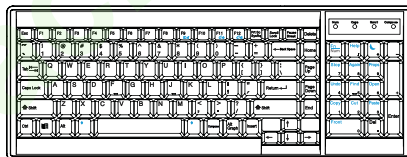

Sb SUN keyboard integrated with trackball